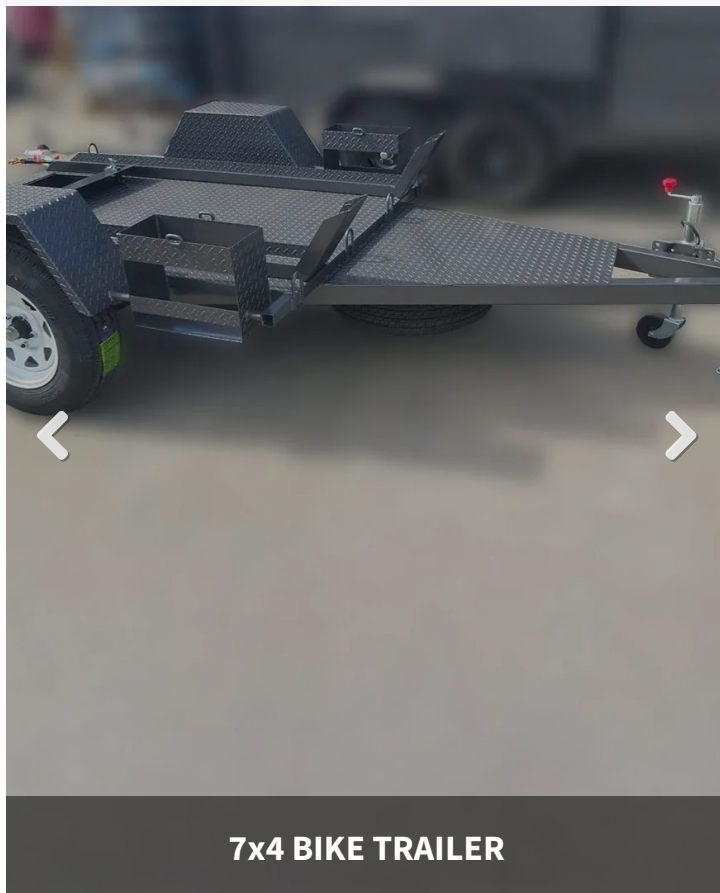

BIKE CARRIER TRAILERS MELBOURNE

Western Trailer specializes in manufacturing high-end bike trailers in Melbourne that are tailored to meet your specific specifications and requirements. Whether you need to transport materials from one location to another or secure and transport bicycles and motorbikes, our custom-built bike trailers are designed to excel. With years of experience in the trailer manufacturing industry, we understand what it takes to be the best. If you're looking for Bike trailers for sale, you won't find a better range than ours.

We offer both [single-axle](#) and dual-axle bike

trailers in various sizes. Our trailer sizes range from 6×4, 7×5, 8×5, 9×5, 10×5 and more. With years of experience and countless satisfied customers, we can customize and manufacture a bike trailer that meets your specific needs. We can tailor the size, weight capacity, and other features of the trailer to suit your requirements.

Custom Build Your Motorbike or Bicycle Trailer on our Website

If you are planning to build a custom motorcycle trailer, we suggest checking out our complete selection of trailers. First, choose the size you need, and then use our website to add any additional features or customizations you desire, such as tie-down hooks, spare wheel carriers, jerry can holders, and checker plates. Additionally, you can explore our range of [Custom Trailers](#), where you have the flexibility to design a trailer that perfectly suits your requirements. We've got you covered whether you need a motorcycle trailer, dirt bike trailer or a customized one.